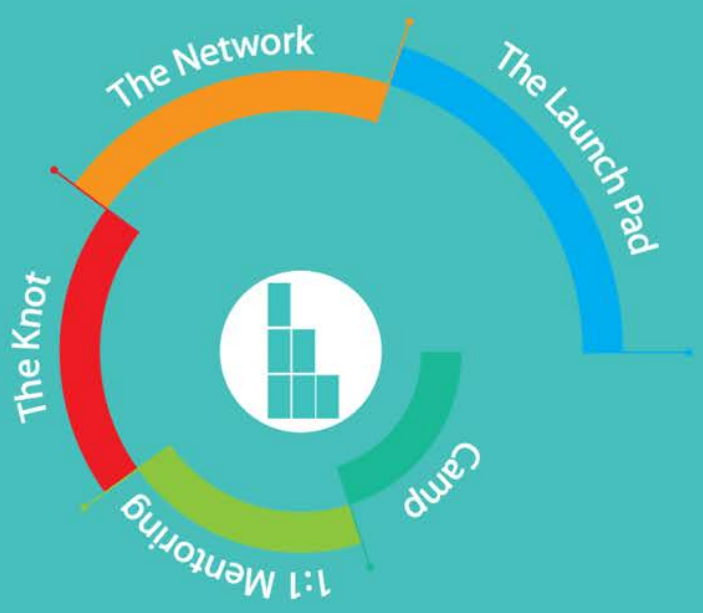

- planting seeds of hope
- creating a strong voice
- life is better tied together
- connecting people and skills together
- a safe runway for emancipated youth

A BETTER FUTURE FOR AT-RISK YOUTH.

CONTACT US:

CAMPS

Teen Leadership Camp is a 3-day weekend experience designed for youth to participate in activities such as high ropes, low ropes and zip lining that lead to confidence, trust, and self-esteem. Evening guest speakers promote positive values and develop character.

THE KNOT

The Knot is a monthly youth group designed to bring community mentoring after summer camps. Sports, crafts, fun, games and food are all part of a consistent afternoon. The Knot is an environment for youth to meet positive, patient and caring adults while being reminded that life is better tied together.